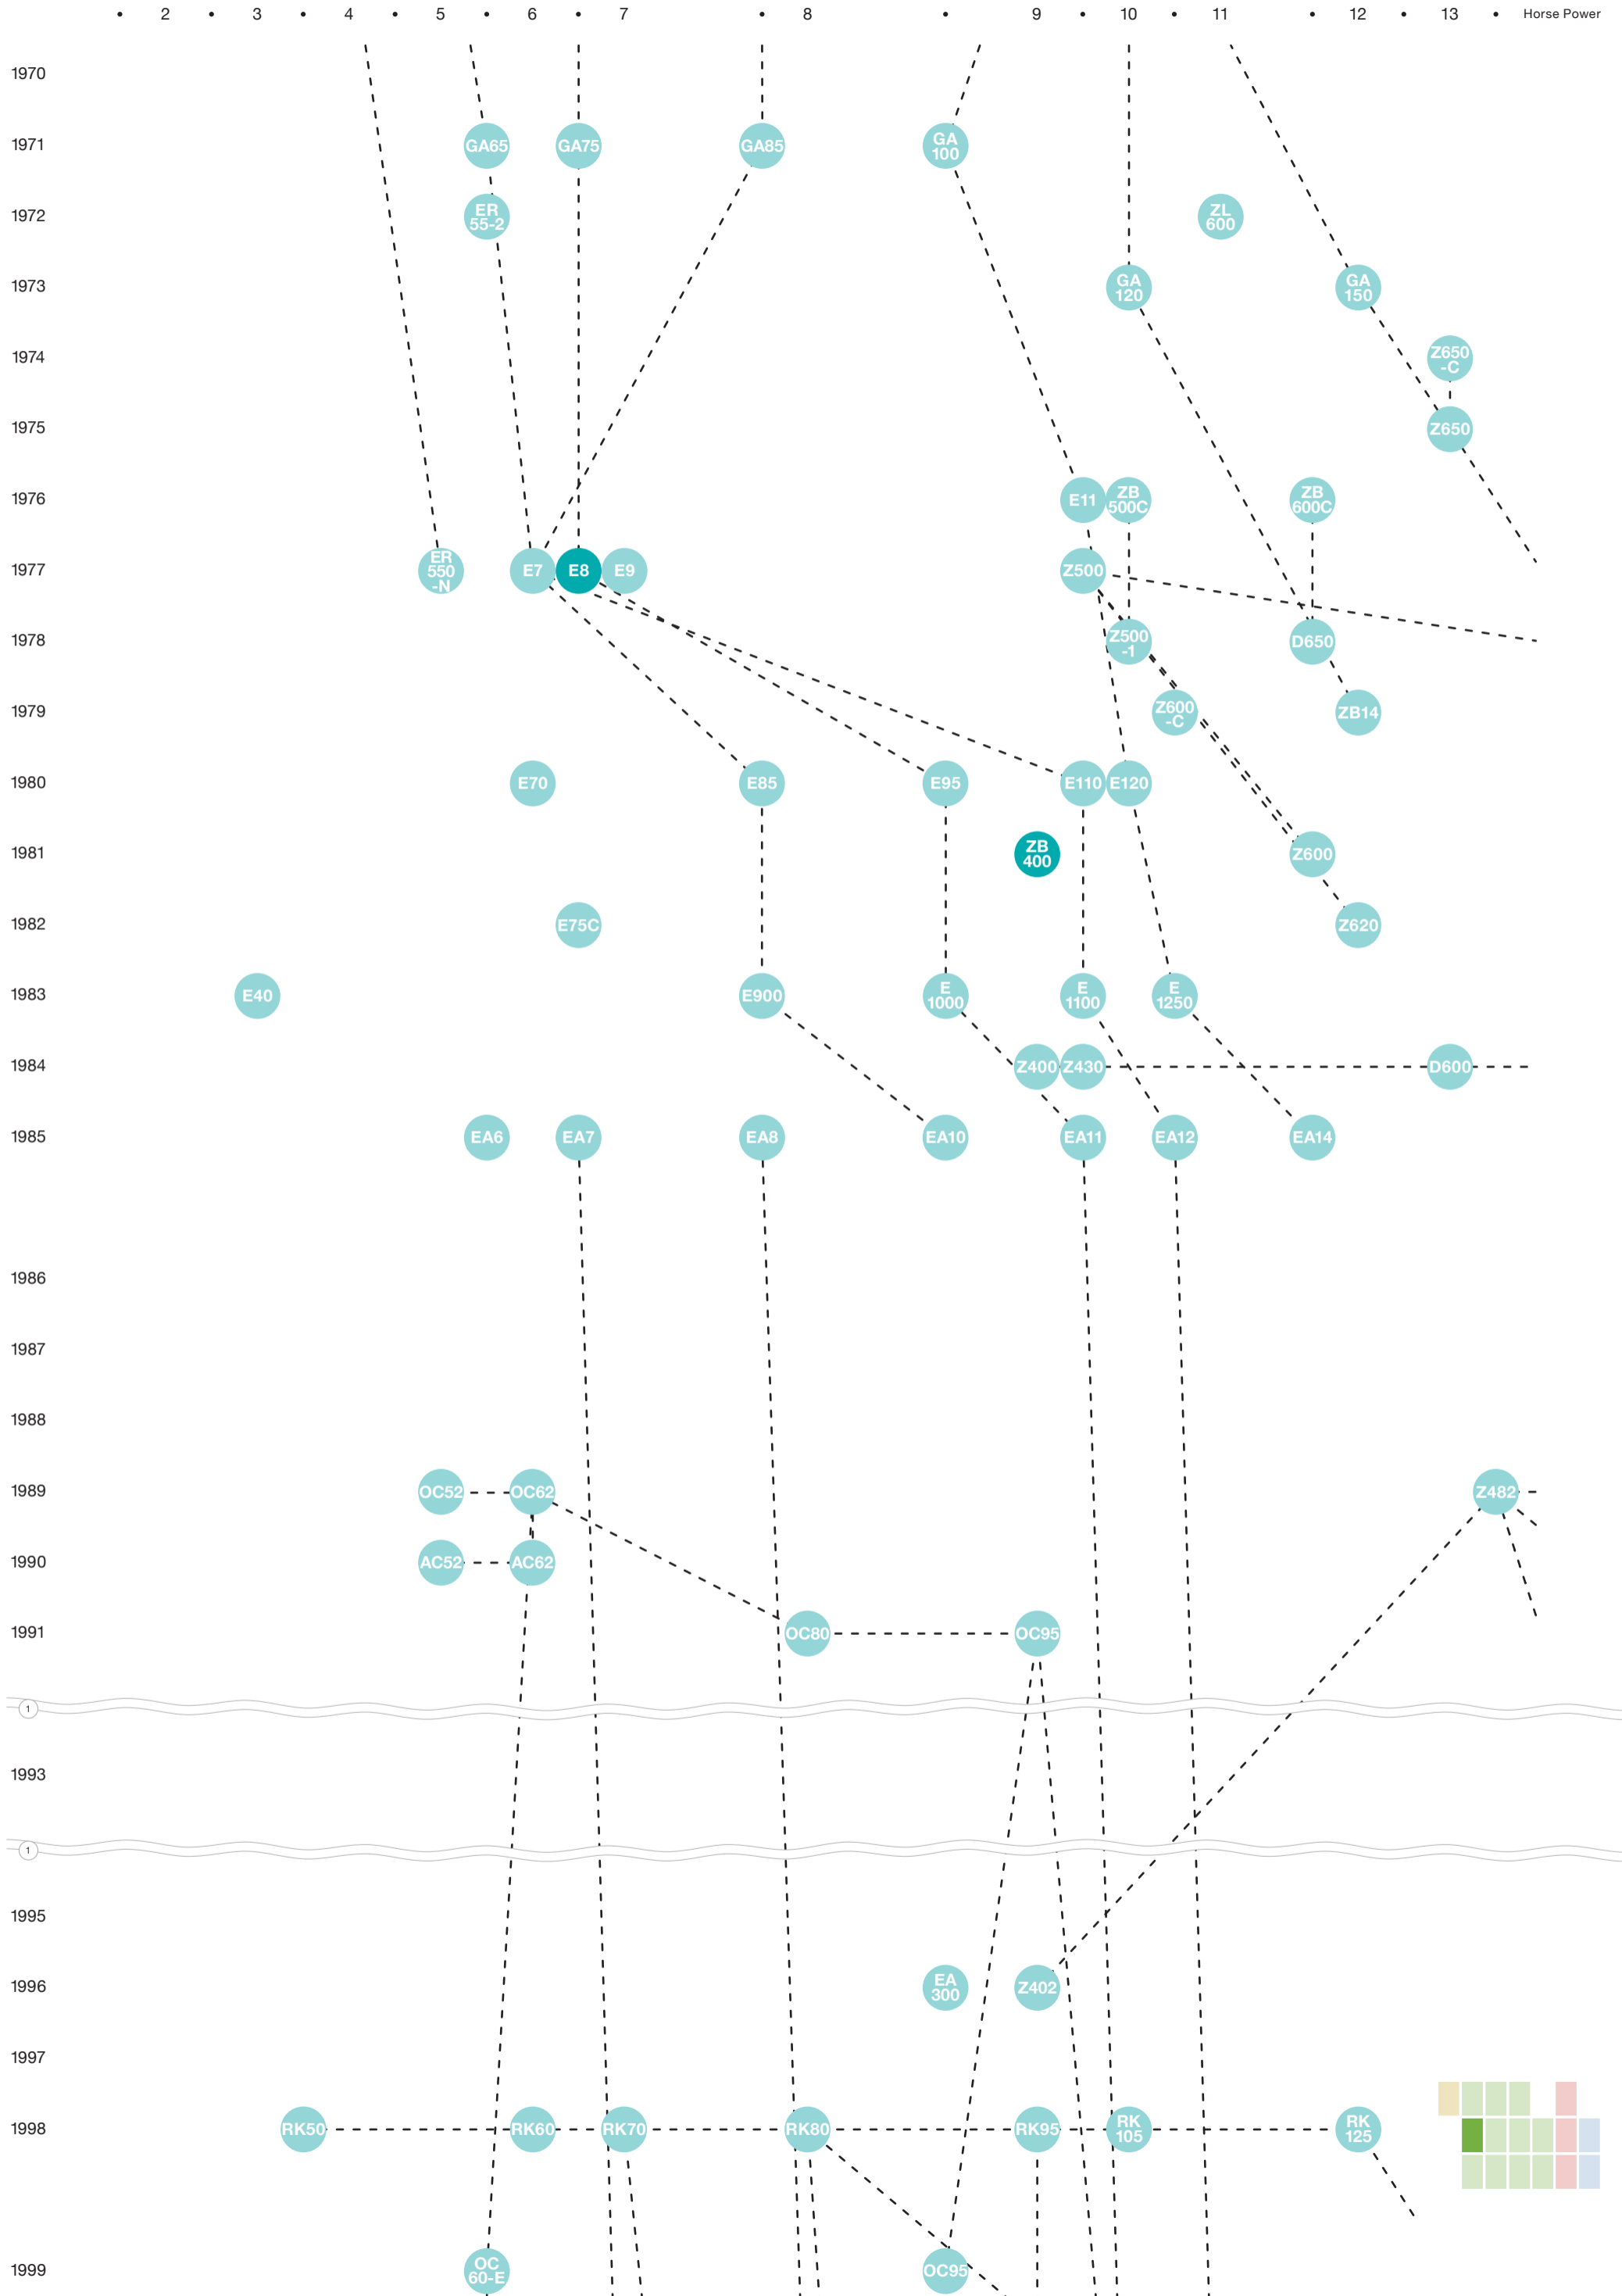

Genealogy of Kubota Engines

Kubota Engine Discovery

 Engine listed online: Click on engine names that display this symbol to see more information about the engine online.

• 2 • 3 • 4 • 5 • 6 • 7 • 8 • 9 • 10 • 11 • 12 • 13 • Horse Power

• 70 • 72 75 80 83 85 86 88 96 97 100 102 114 117 131 135 143 ~213

Horse Power