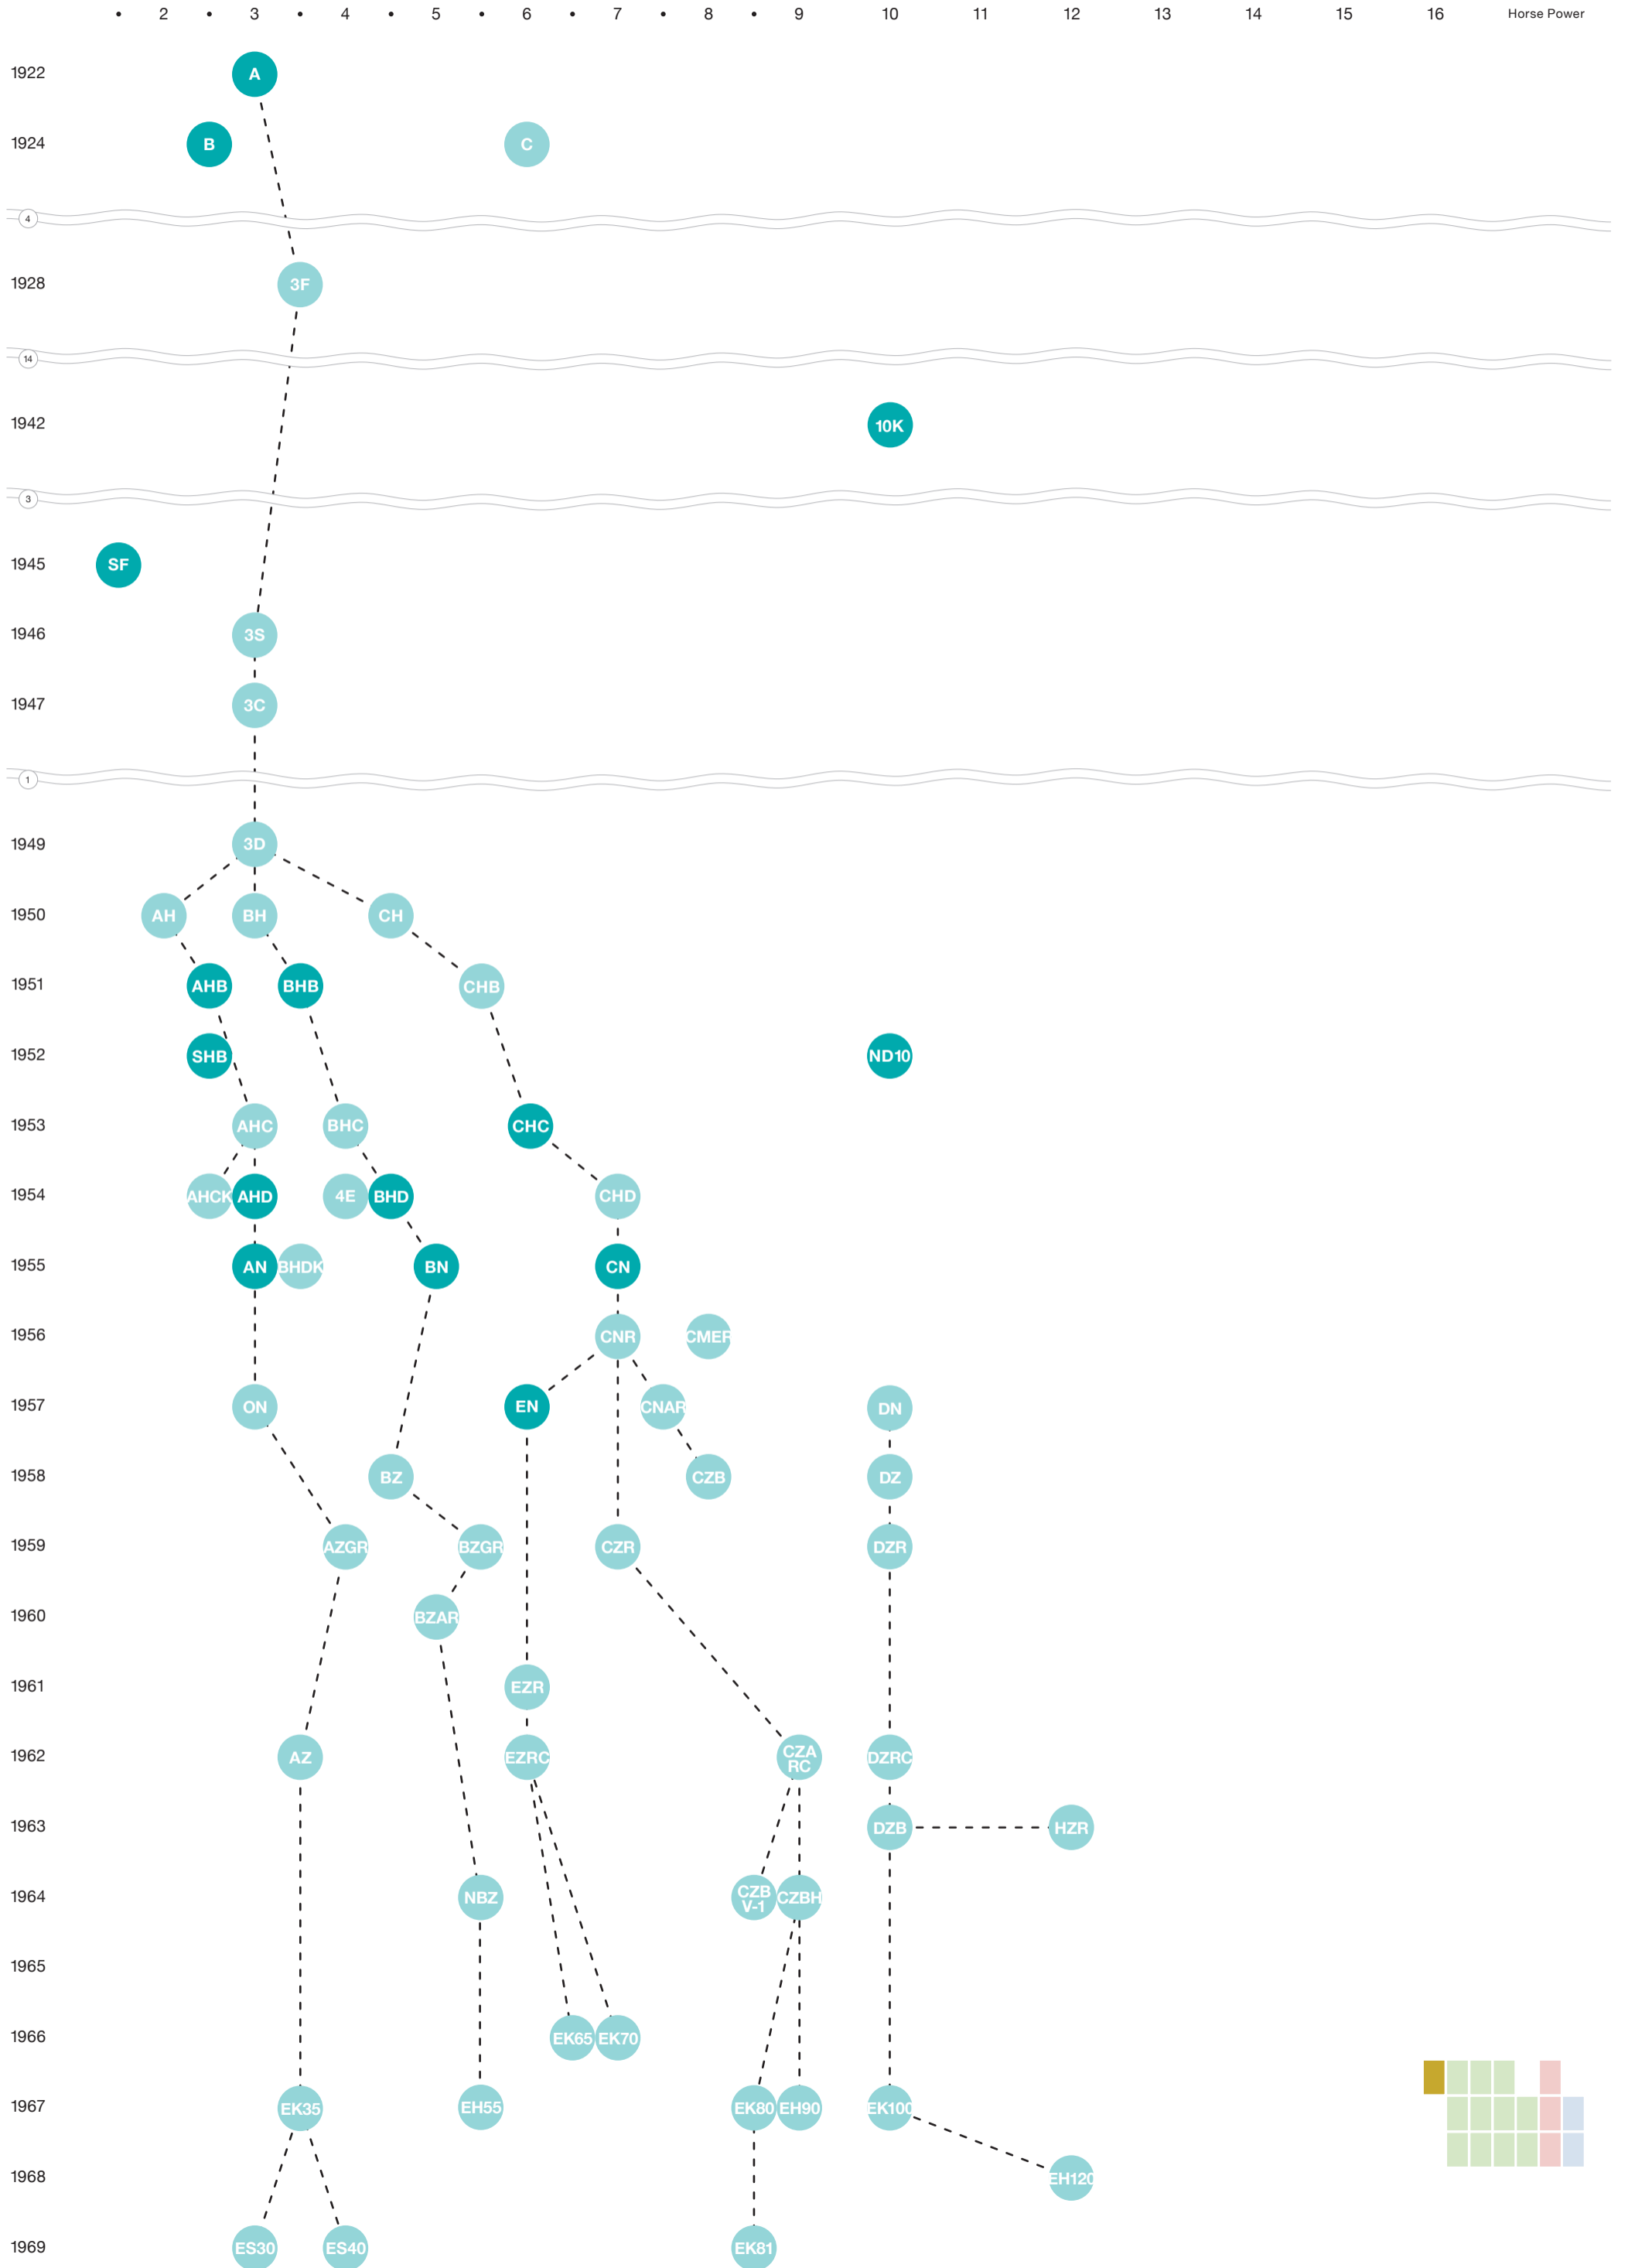

Genealogy of Kubota Engines

Kubota Engine Discovery

 Engine listed online: Click on engine names that display this symbol to see more information about the engine online.

• 2 • 3 • 4 • 5 • 6 • 7 • 8 • 9 • 10 • 11 • 12 • 13 • Horse Power

• 70 • 72 75 80 83 85 86 88 96 97 100 102 114 117 131 135 143 ~213

Horse Power