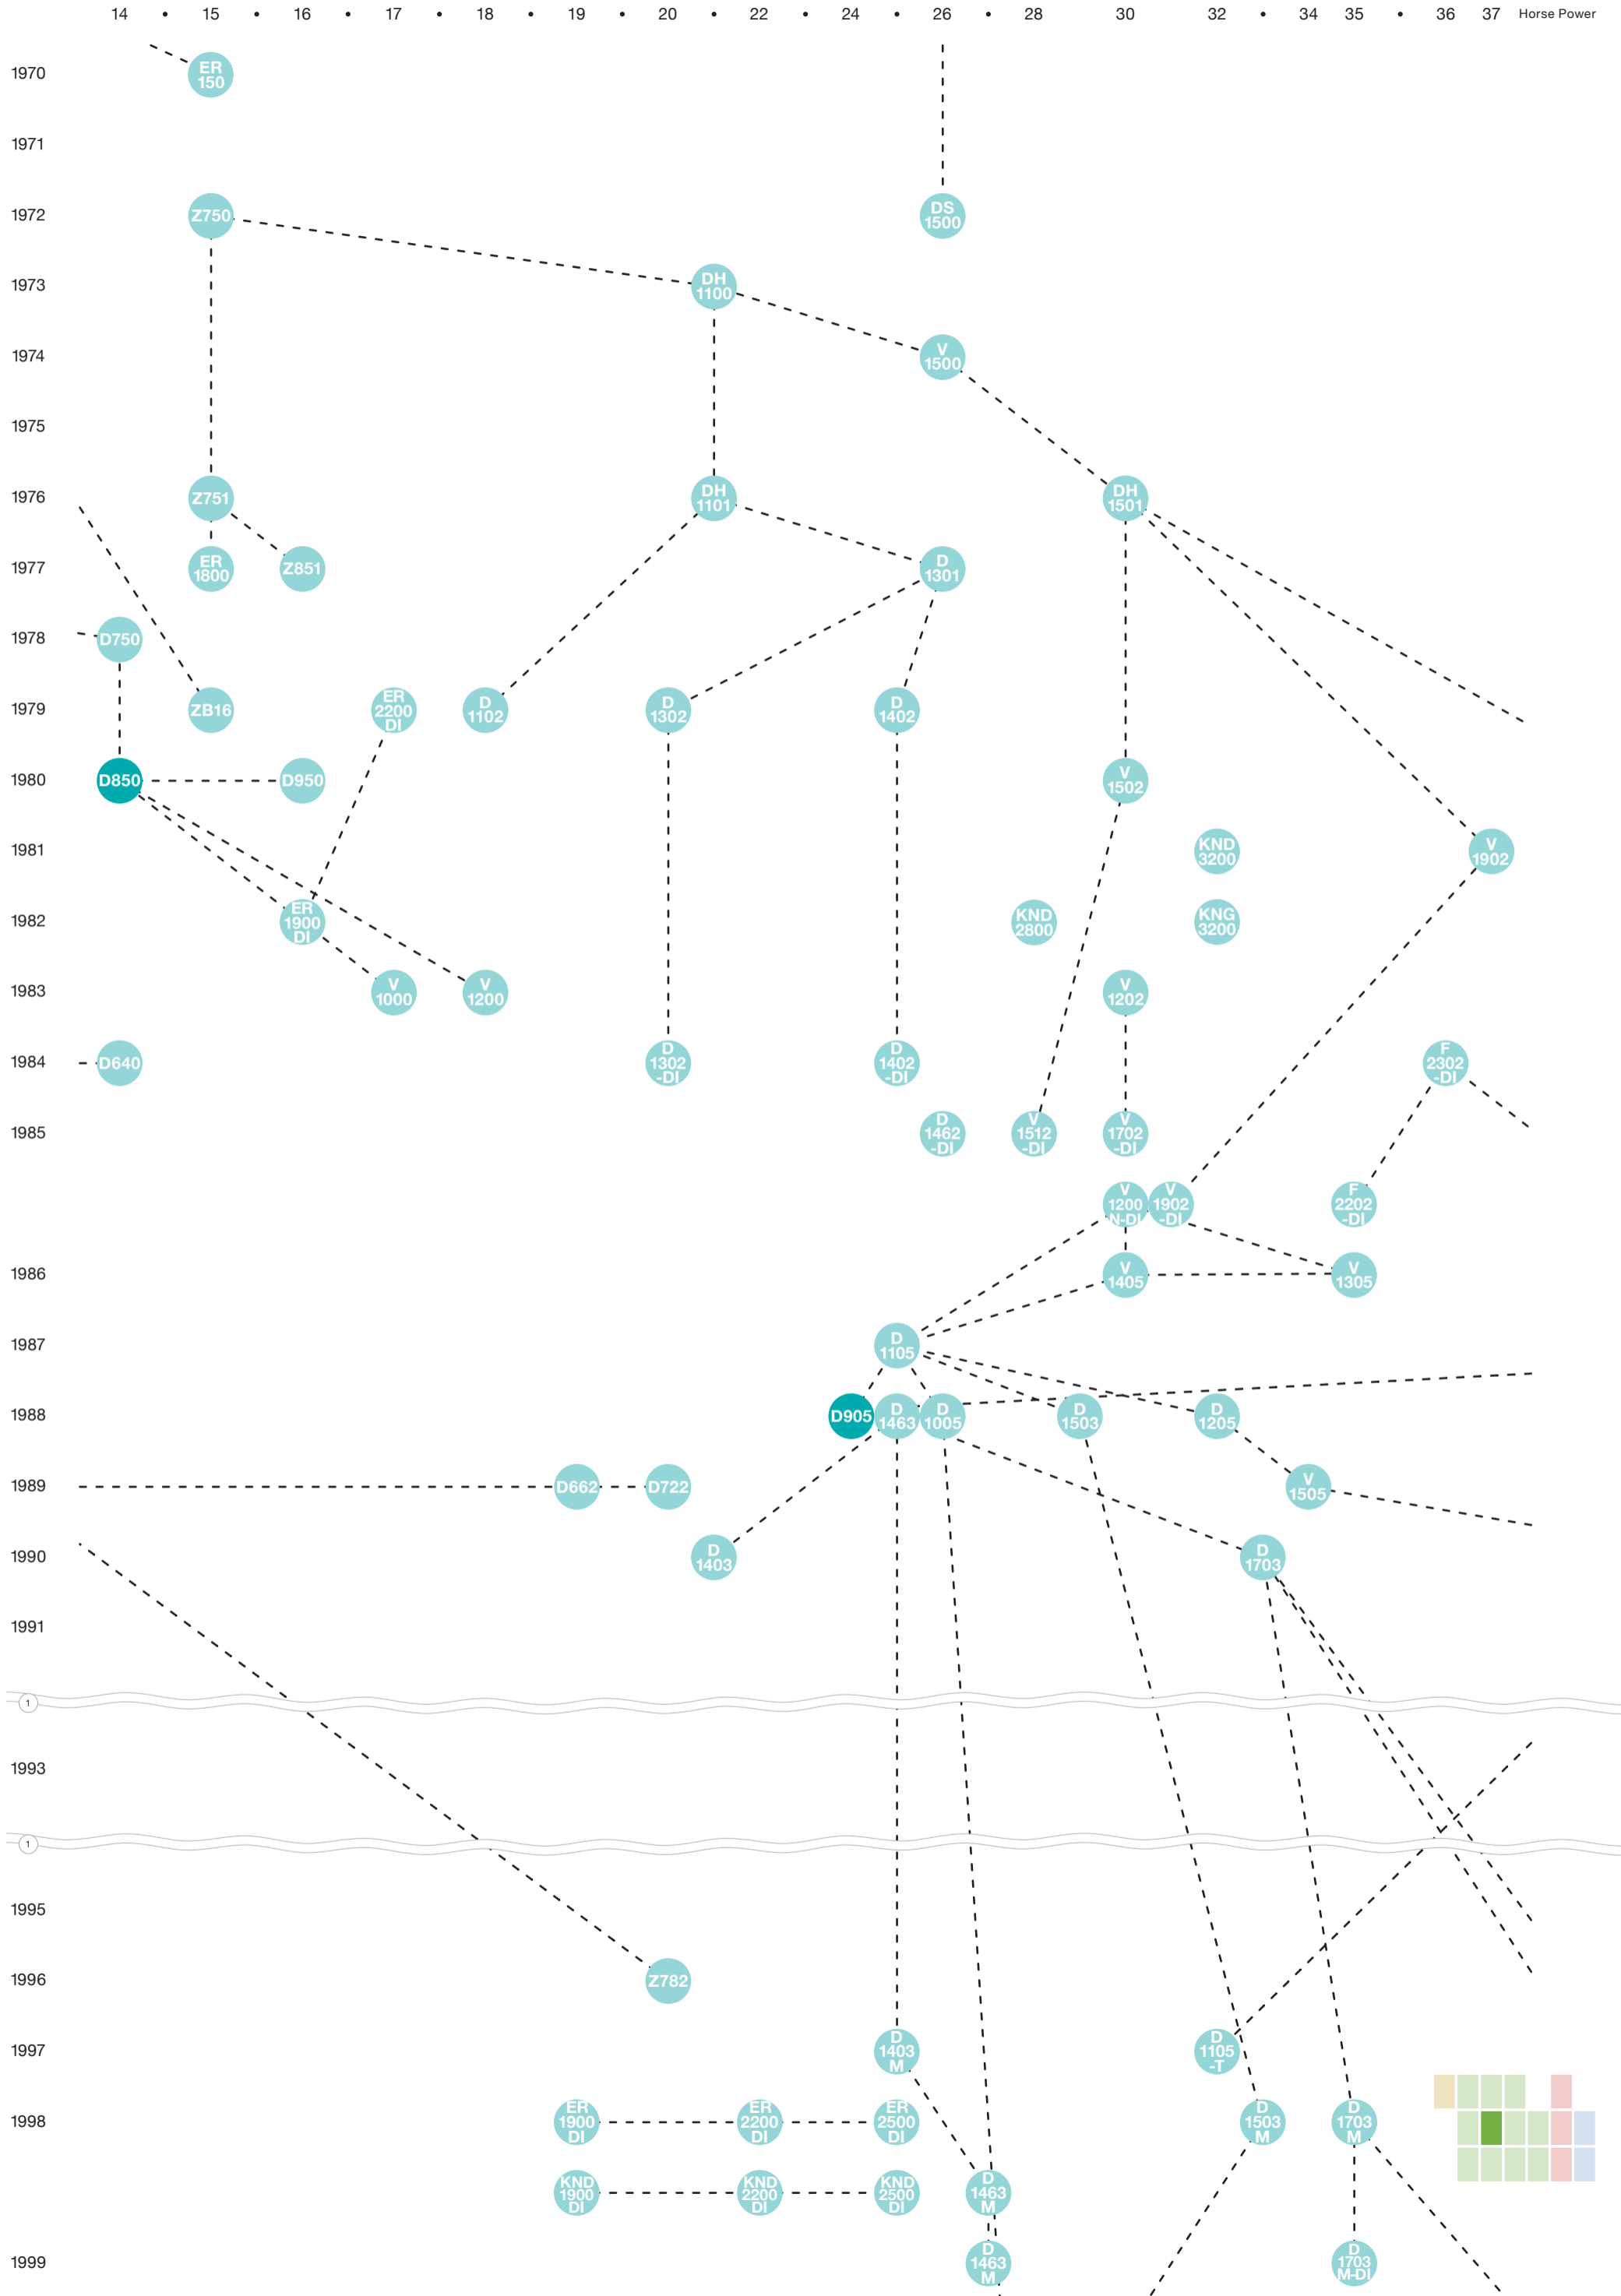

Genealogy of Kubota Engines

Kubota Engine Discovery

 Engine listed online: Click on engine names that display this symbol to see more information about the engine online.

• 2 • 3 • 4 • 5 • 6 • 7 • 8 • 9 • 10 • 11 • 12 • 13 • Horse Power

• 70 • 72 75 80 83 85 86 88 96 97 100 102 114 117 131 135 143 ~213

Horse Power