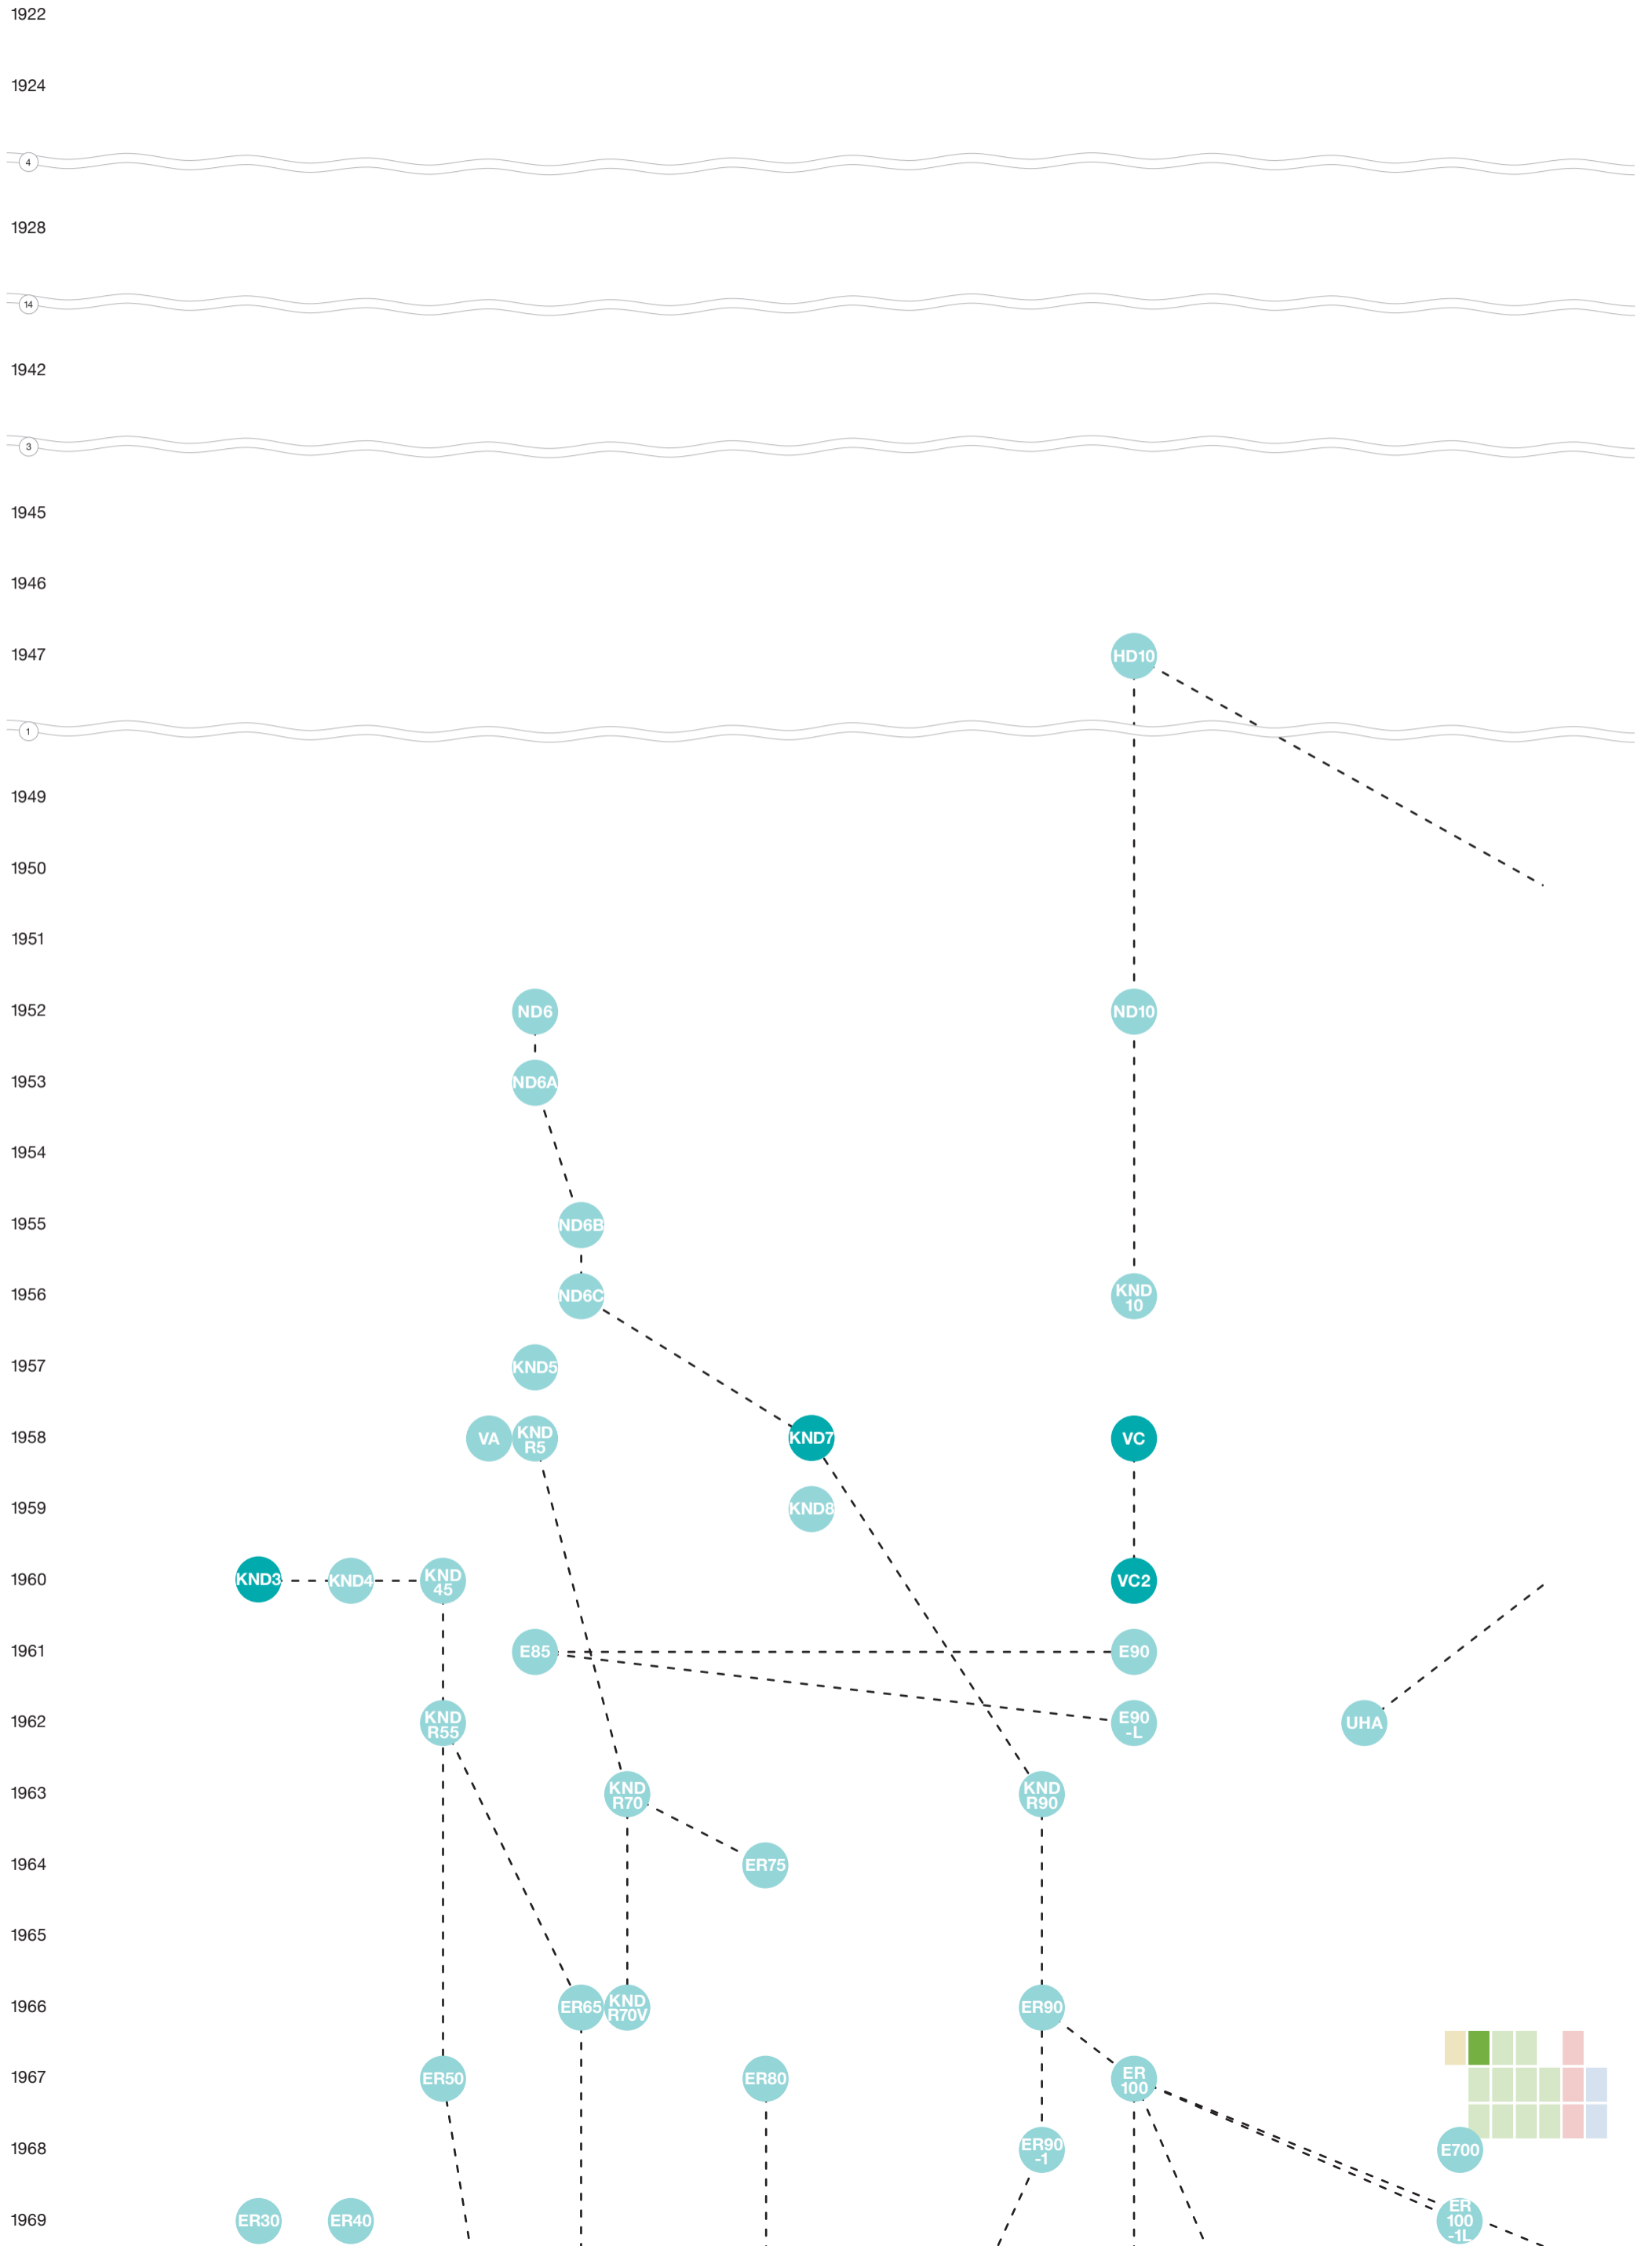

Genealogy of Kubota Engines

Kubota Engine Discovery

 Engine listed online: Click on engine names that display this symbol to see more information about the engine online.

• 2 • 3 • 4 • 5 • 6 • 7 • 8 • 9 • 10 • 11 • 12 • 13 • Horse Power

• 70 • 72 75 80 83 85 86 88 96 97 100 102 114 117 131 135 143 ~213

Horse Power