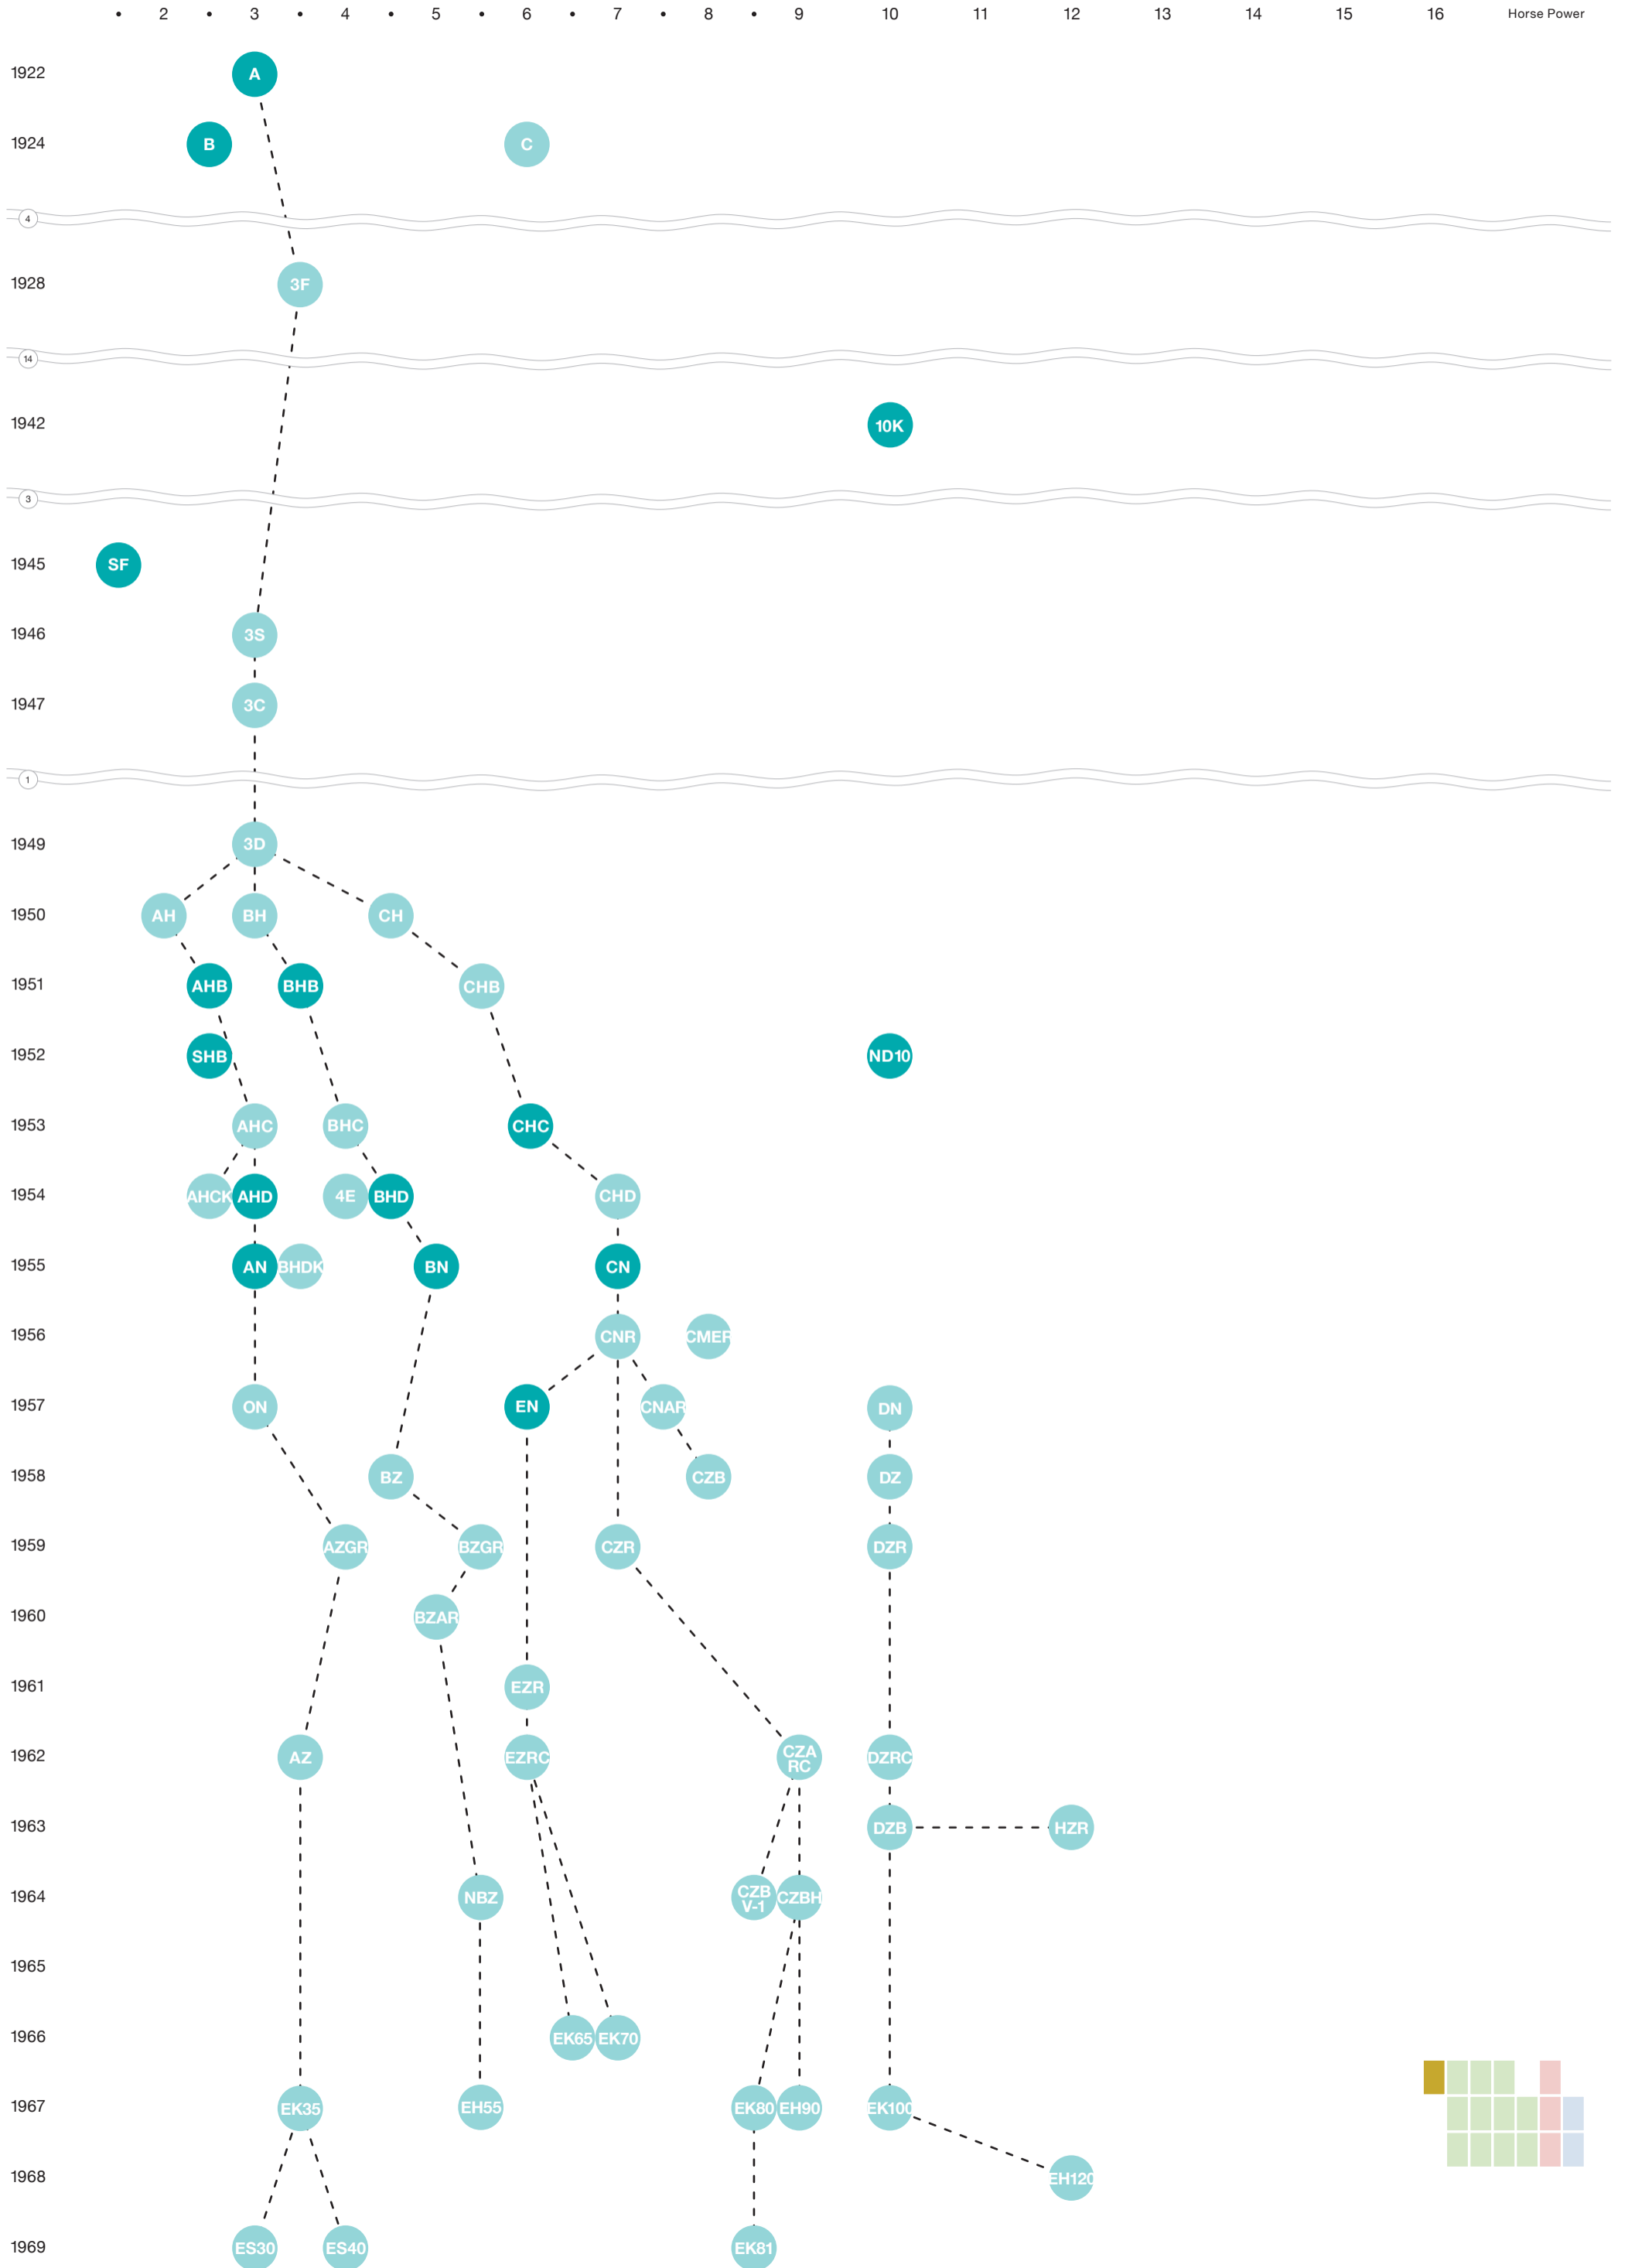

Genealogy of Kubota Engines

Kubota Engine Discovery

 Engine listed online: Click on engine names that display this symbol to see more information about the engine online.

• 2 • 3 • 4 • 5 • 6 • 7 • 8 • 9 • 10 • 11 • 12 • 13 • Horse Power

Kubota Engine Discovery

Genealogy of Kubota Engines

7 Diesel Engines

• 70 • 72 75 80 83 85 86 88 96 97 100 102 114 117 131 135 143 ~213

Horse Power

1 • 2 • 3 • 4 • 5 • 6 • 7 • 8 • 9 10 11 ~16

Horse Power