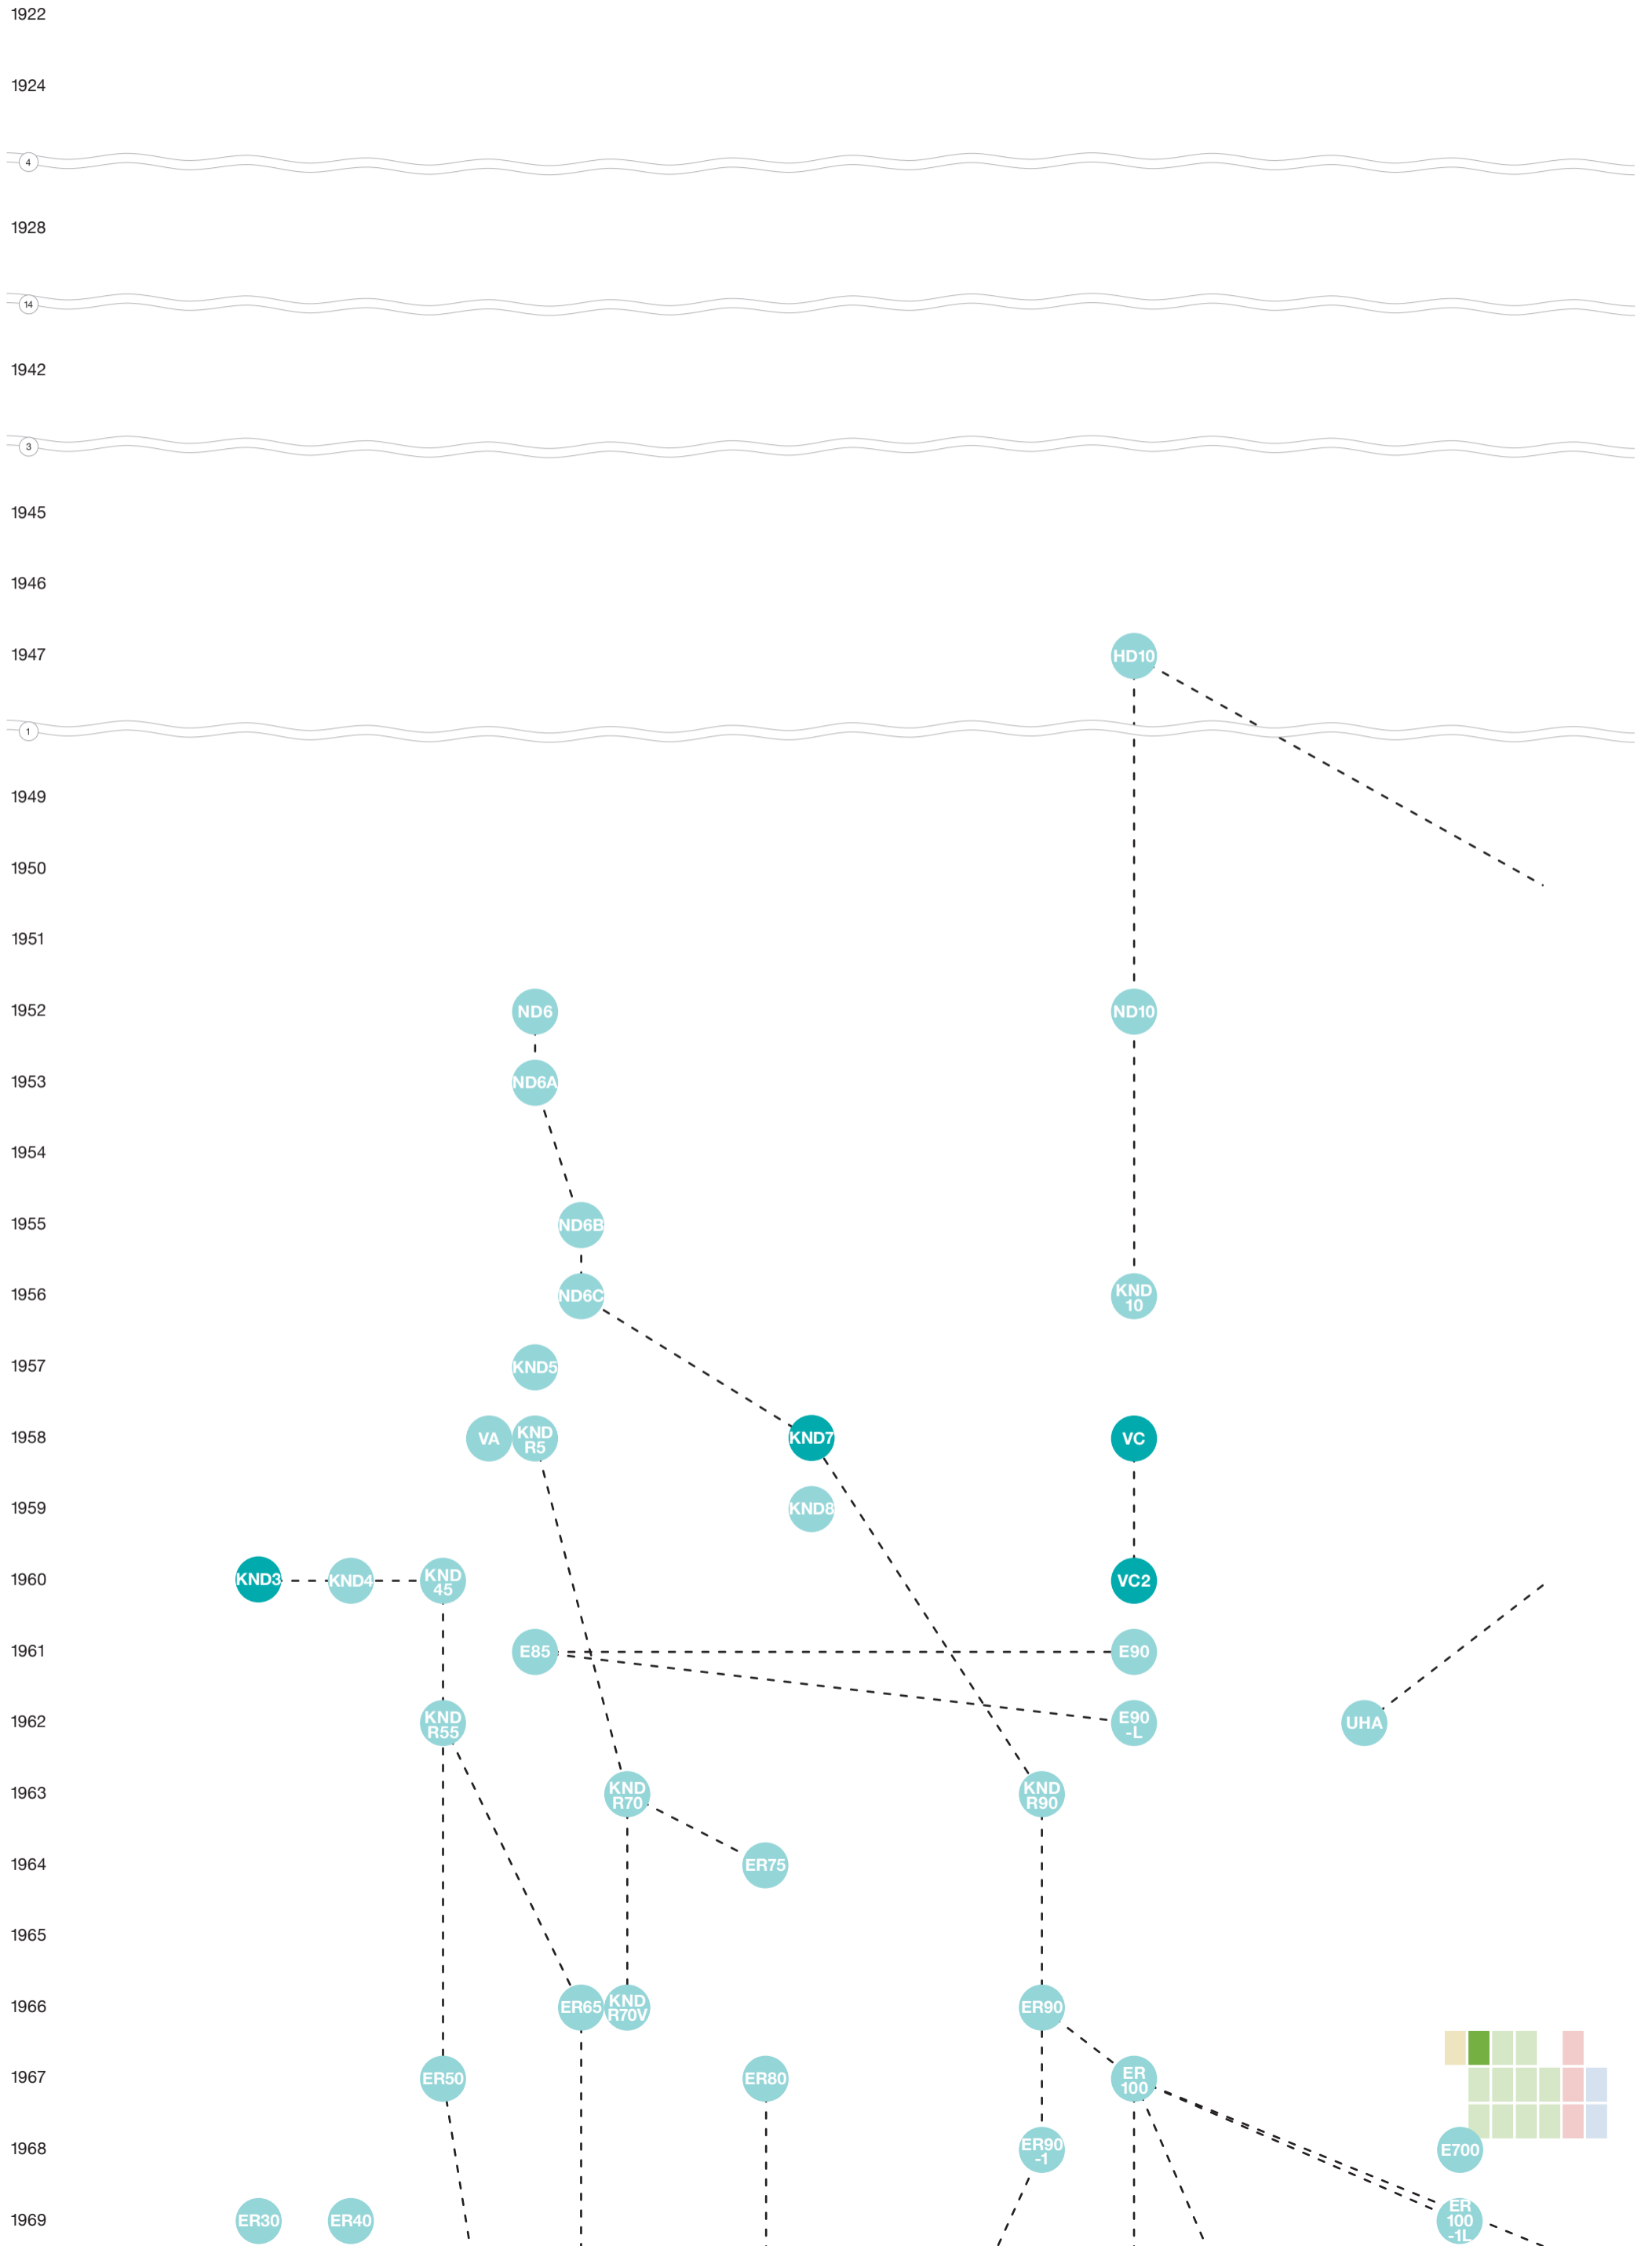

Genealogy of Kubota Engines

Kubota Engine Discovery

 Engine listed online: Click on engine names that display this symbol to see more information about the engine online.

• 2 • 3 • 4 • 5 • 6 • 7 • 8 • 9 • 10 • 11 • 12 • 13 • Horse Power

Kubota Engine Discovery

Genealogy of Kubota Engines

7 Diesel Engines

• 70 • 72 75 80 83 85 86 88 96 97 100 102 114 117 131 135 143 ~213

Horse Power

1 • 2 • 3 • 4 • 5 • 6 • 7 • 8 • 9 10 11 ~16

Horse Power