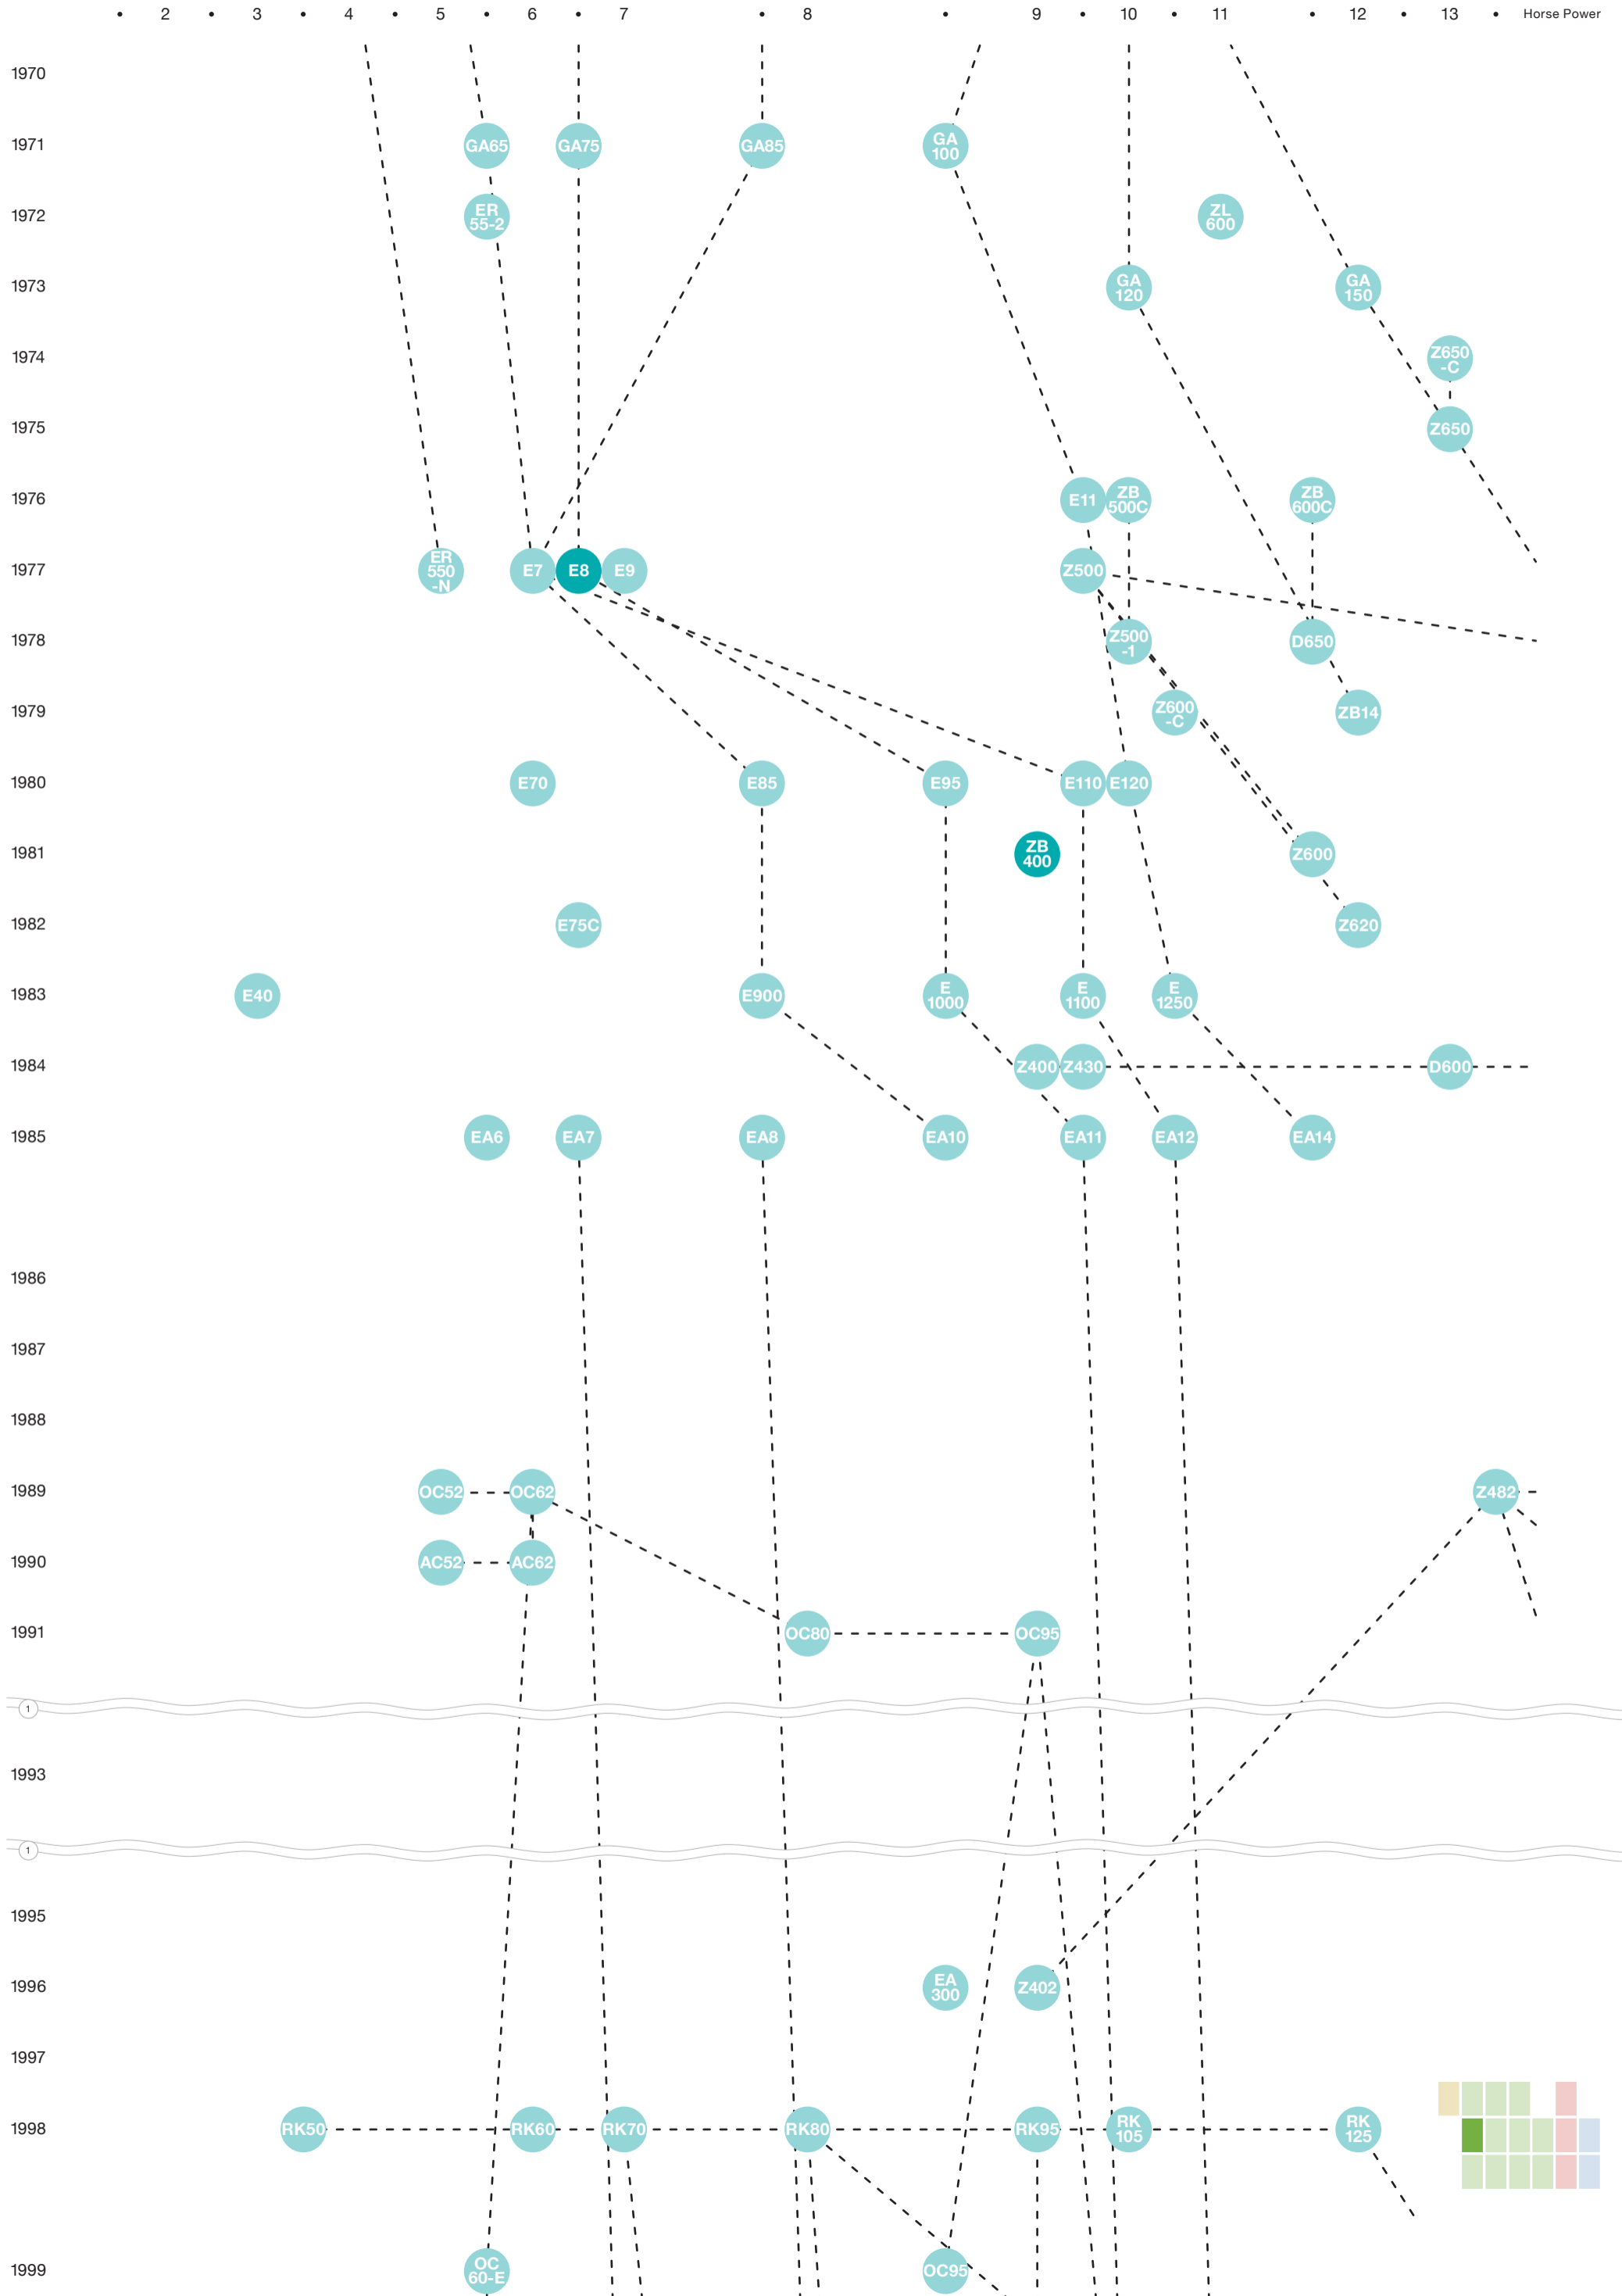

Genealogy of Kubota Engines

Kubota Engine Discovery

 Engine listed online: Click on engine names that display this symbol to see more information about the engine online.

• 2 • 3 • 4 • 5 • 6 • 7 • 8 • 9 • 10 • 11 • 12 • 13 • Horse Power

Kubota Engine Discovery

Genealogy of Kubota Engines

7 Diesel Engines

• 70 • 72 75 80 83 85 86 88 96 97 100 102 114 117 131 135 143 ~213

Horse Power

1 • 2 • 3 • 4 • 5 • 6 • 7 • 8 • 9 10 11 ~16

Horse Power