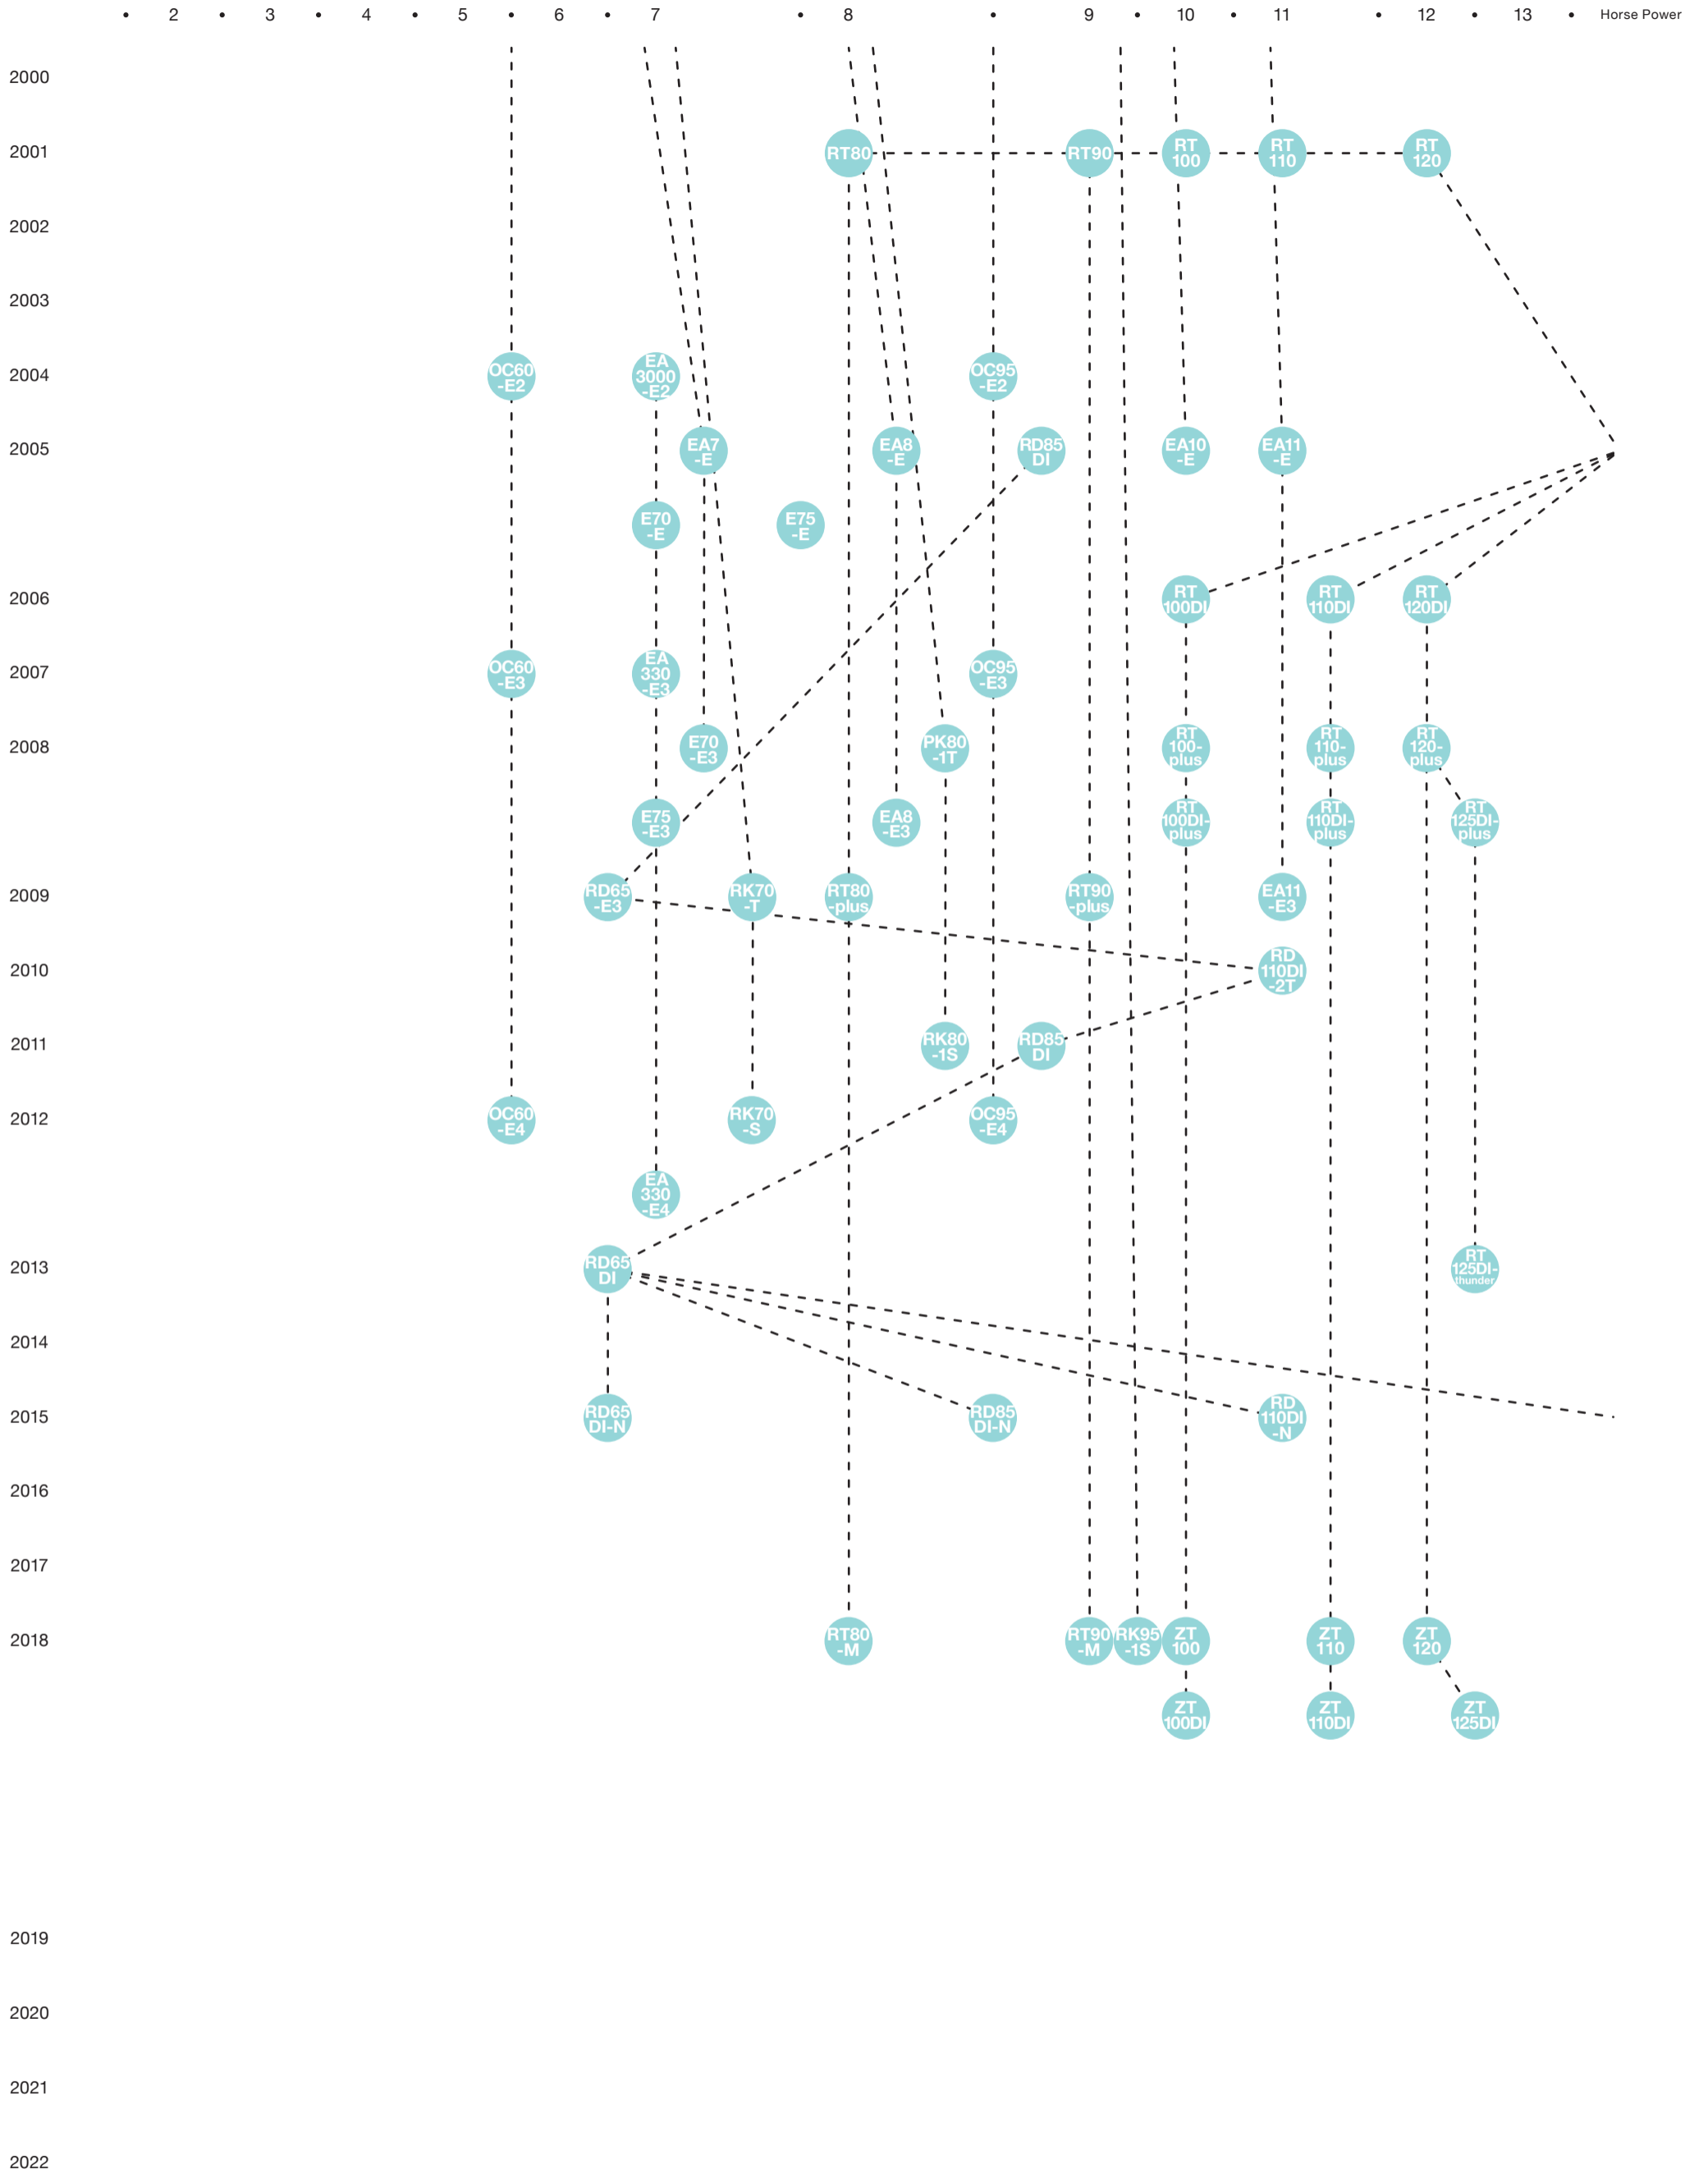

Genealogy of Kubota Engines

Kubota Engine Discovery

 Engine listed online: Click on engine names that display this symbol to see more information about the engine online.

• 2 • 3 • 4 • 5 • 6 • 7 • 8 • 9 • 10 • 11 • 12 • 13 • Horse Power

Kubota Engine Discovery

Genealogy of Kubota Engines

7 Diesel Engines

• 70 • 72 75 80 83 85 86 88 96 97 100 102 114 117 131 135 143 ~213

Horse Power

1 • 2 • 3 • 4 • 5 • 6 • 7 • 8 • 9 10 11 ~16

Horse Power