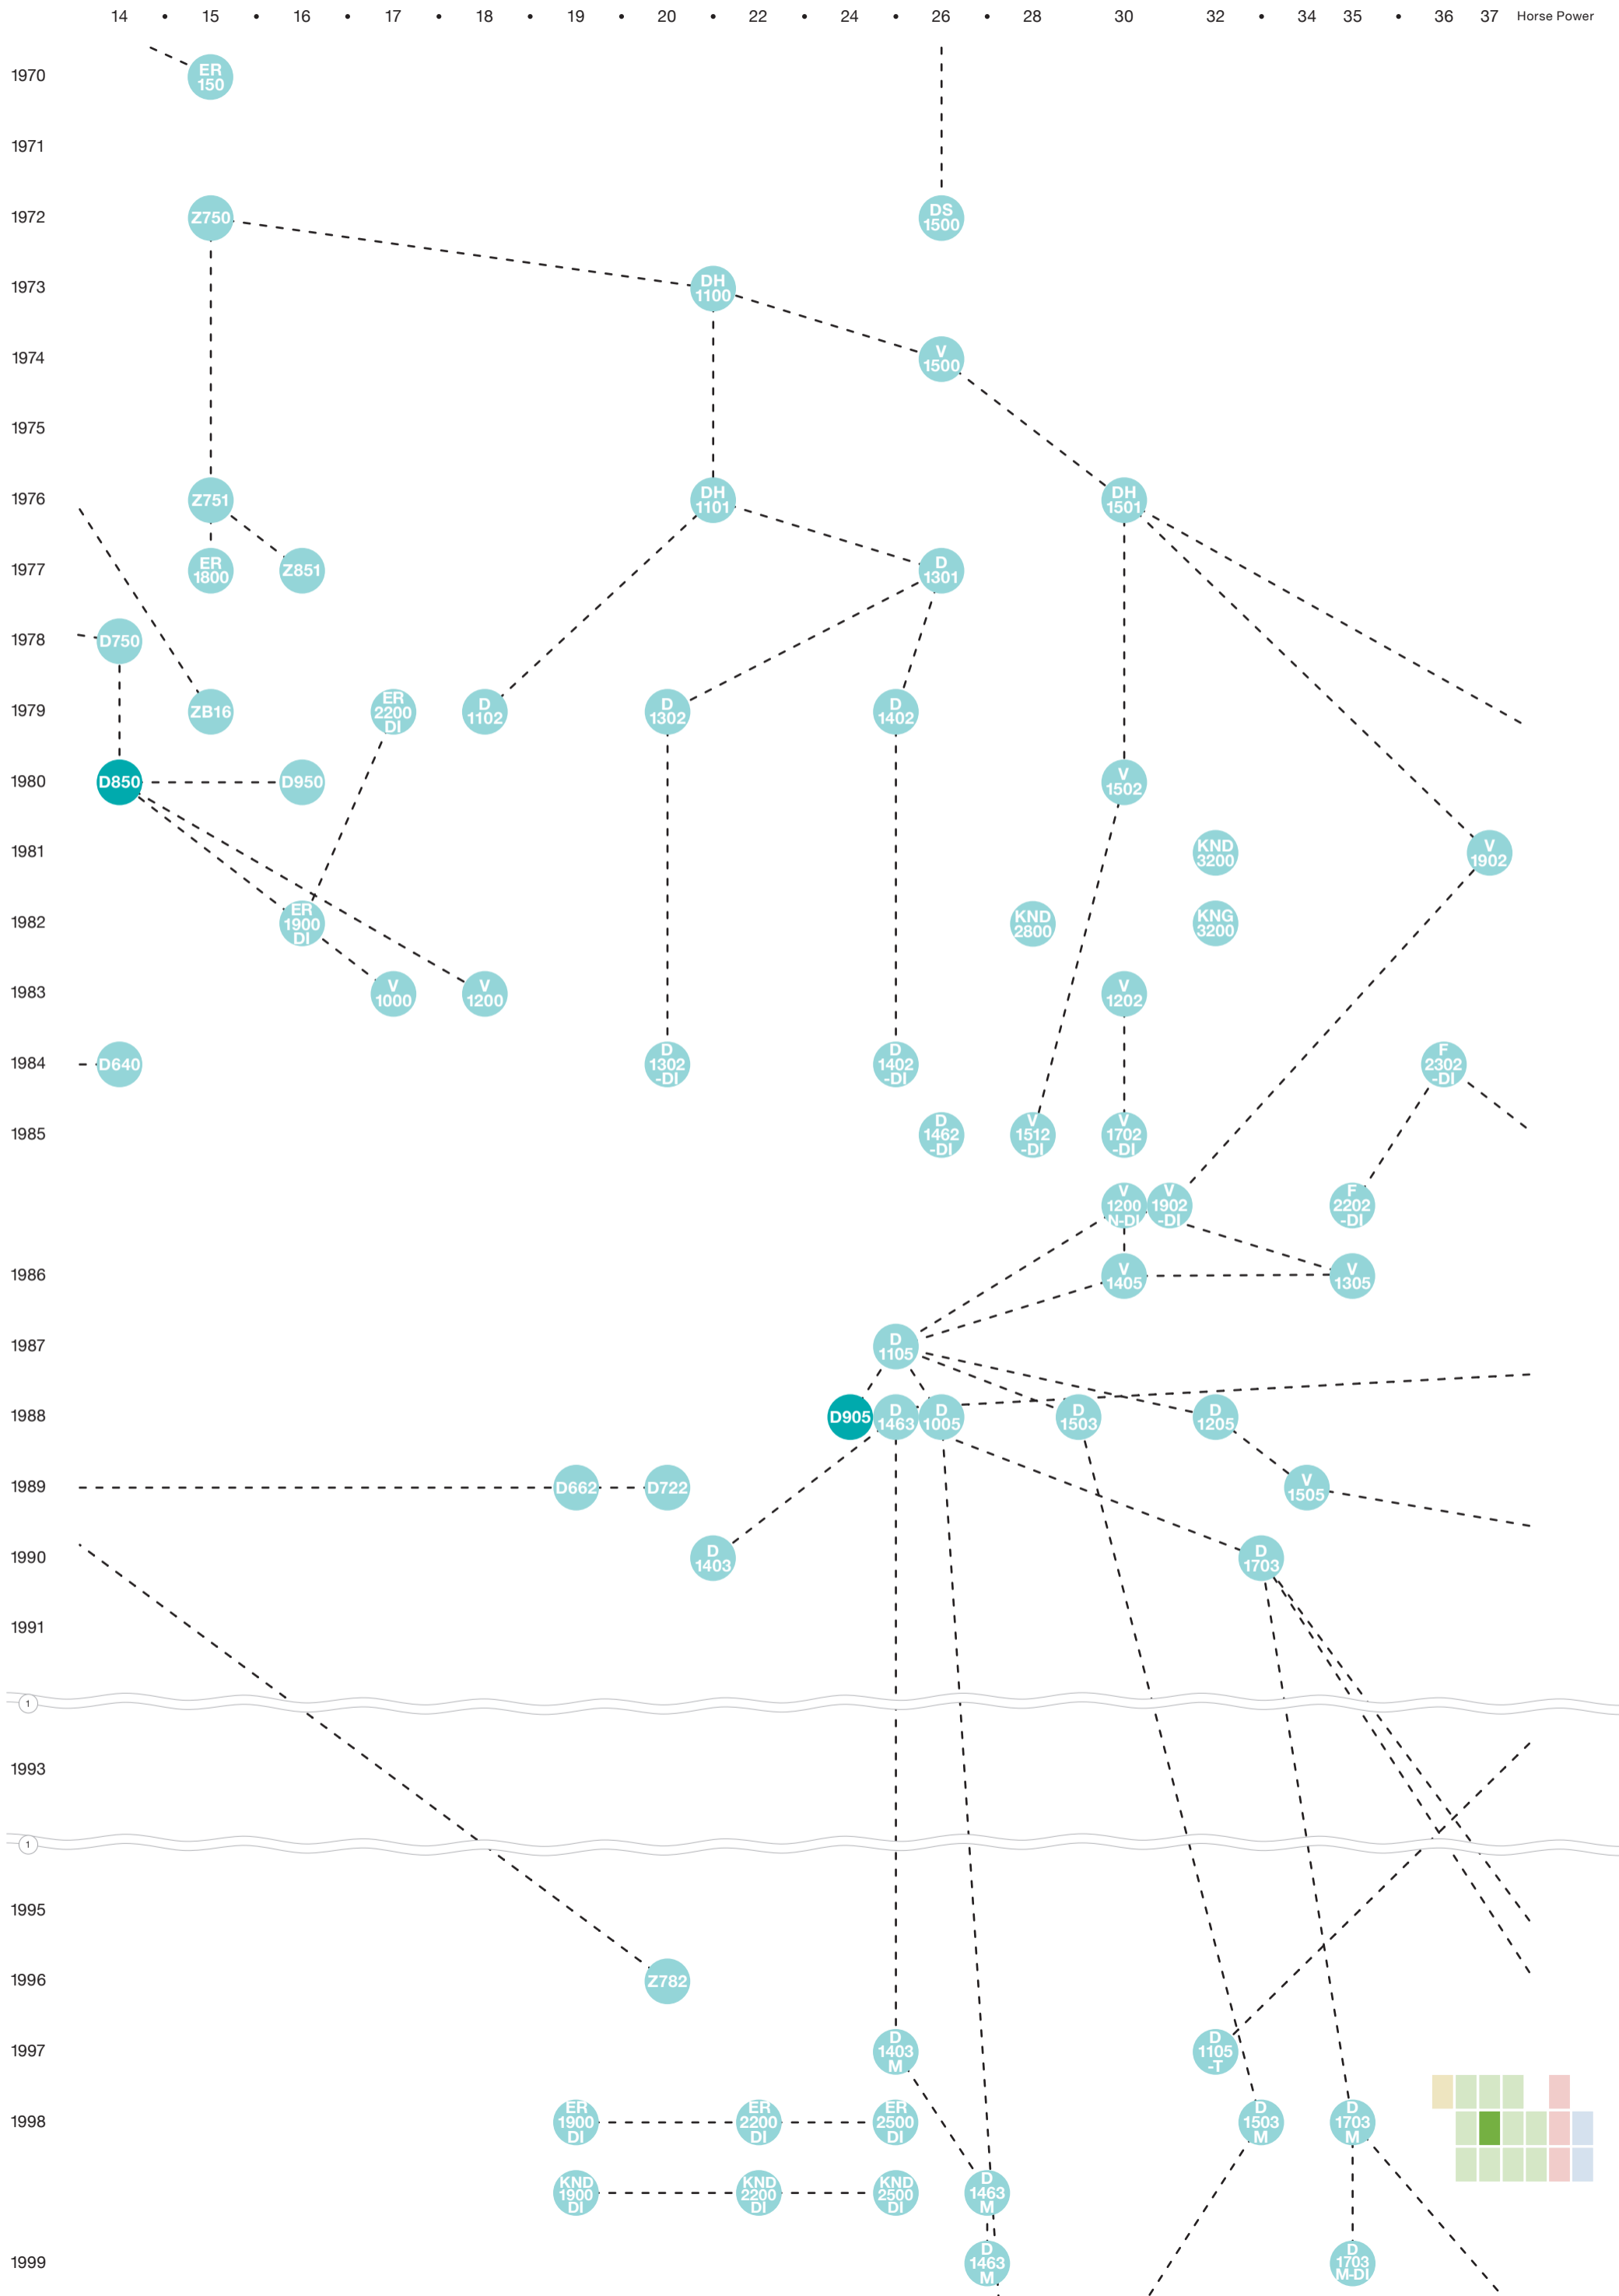

Genealogy of Kubota Engines

Kubota Engine Discovery

 Engine listed online: Click on engine names that display this symbol to see more information about the engine online.

• 2 • 3 • 4 • 5 • 6 • 7 • 8 • 9 • 10 • 11 • 12 • 13 • Horse Power

Kubota Engine Discovery

Genealogy of Kubota Engines

7 Diesel Engines

• 70 • 72 75 80 83 85 86 88 96 97 100 102 114 117 131 135 143 ~213

Horse Power

1 • 2 • 3 • 4 • 5 • 6 • 7 • 8 • 9 10 11 ~16

Horse Power